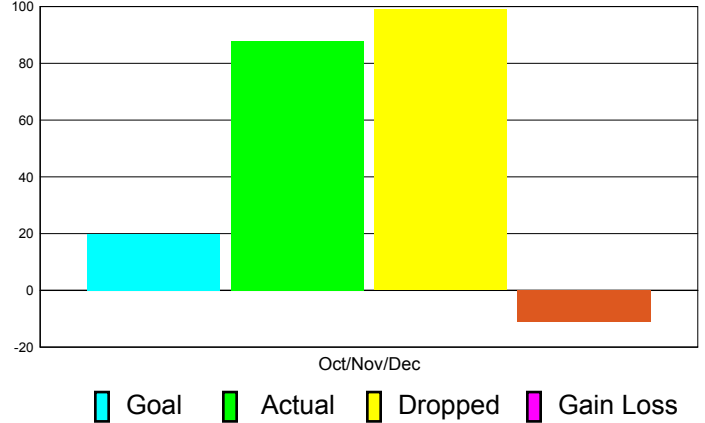

Membership Results 2011-2012

Goal, New, Dropped, Gain/Loss